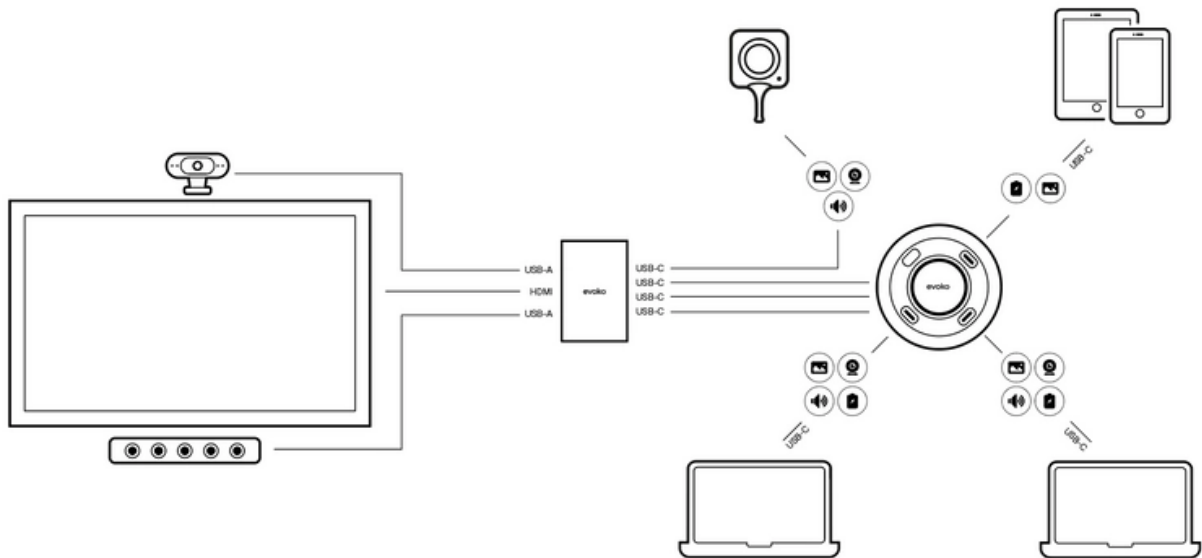

The typical BYOD/BYOM setup

(<https://c1.webien.cloud/meetevoko.com/app/uploads/2022/09/skarmavbild-2022-09-02-kl-130033.png>)

The typical PC based MTR setup

(<https://c1.webien.cloud/meetevoko.com/app/uploads/2022/09/skarmavbild-2022-09-02-kl-125110.png>)

Room computer

(<https://c1.webien.cloud/meetevoko.com/app/uploads/2022/09/skarmavbild-2022-09-02-kl-111229.png>)

Hybrid wired/wireless solution with Barco ClickShare

(<https://c1.webien.cloud/meetevoko.com/app/uploads/2022/09/skarmavbild-2022-09-28-kl-100711.png>)

MTR/BYOD switching for integrated video bar

(<https://c1.webien.cloud/meetevoko.com/app/uploads/2022/10/mtrbyod-switching-for-integrated-video-bar-v2.png>)

Quick guide

Visit Evoko knowledge base for information on how to successfully setup and use the Delo connection manager.