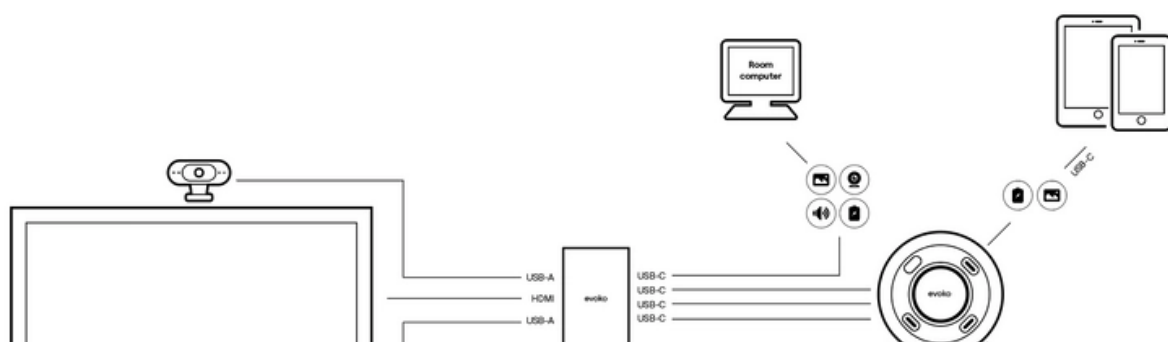

The typical BYOD/BYOM setup

(<https://c1.webien.cloud/meetevoko.com/app/uploads/2022/09/skarmavbild-2022-09-02-kl-130033.png>)

The typical PC based MTR setup

(<https://c1.webien.cloud/meetevoko.com/app/uploads/2022/09/skarmavbild-2022-09-02-kl-125110.png>)

Room computer

(<https://c1.webien.cloud/meetevoko.com/app/uploads/2022/09/skarmavbild-2022-09-02-kl-111229.png>)

Hybrid wired/wireless solution with Barco ClickShare

(<https://c1.webien.cloud/meetevoko.com/app/uploads/2022/09/skarmavbild-2022-09-28-kl-100711.png>)

MTR/BYOD switching for integrated video bar

(<https://c1.webien.cloud/meetevoko.com/app/uploads/2022/10/mtrbyod-switching-for-integrated-video-bar-v2.png>)

Quick guide

Visit Evoko knowledge base for information on how to successfully setup and use the Delo connection manager.