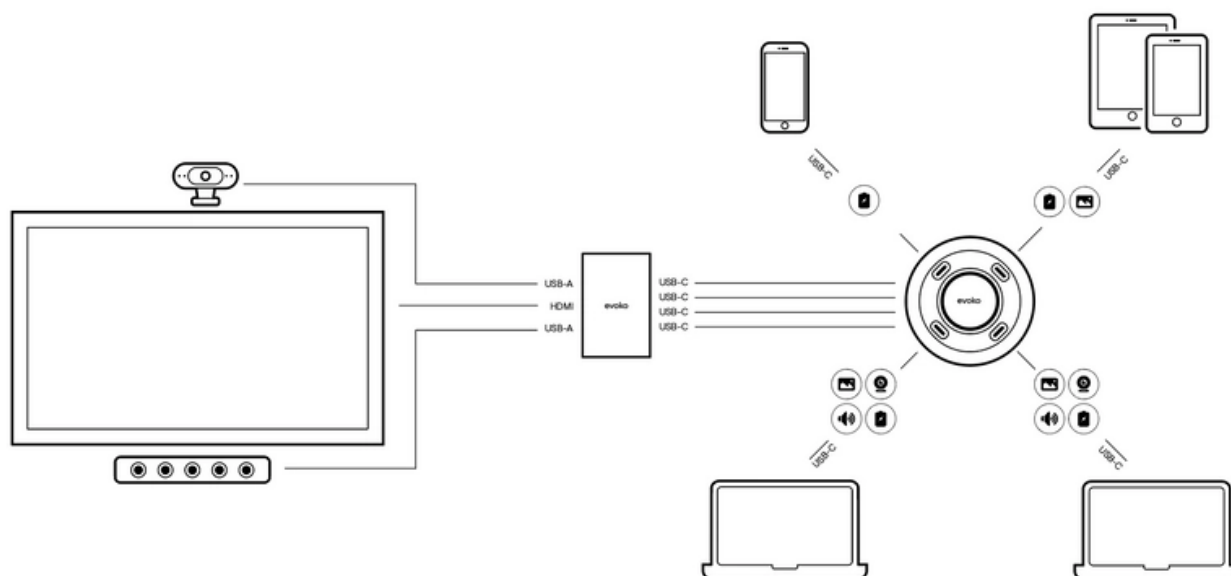

Installation instructions

The video instructions below will guide you through the installation process.

Installation video

Watch video

View manual

(<https://c1.webien.cloud/meetevoko.com/app/uploads/2022/10/delo-installation-manual-2022-10-12.pdf>)

The typical BYOD/BYOM setup

(<https://c1.webien.cloud/meetevoko.com/app/uploads/2022/09/skarmavbild-2022-09-02-kl-130033.png>)

The typical PC based MTR setup

(<https://c1.webien.cloud/meetevoko.com/app/uploads/2022/09/skarmavbild-2022-09-02-kl-125110.png>)