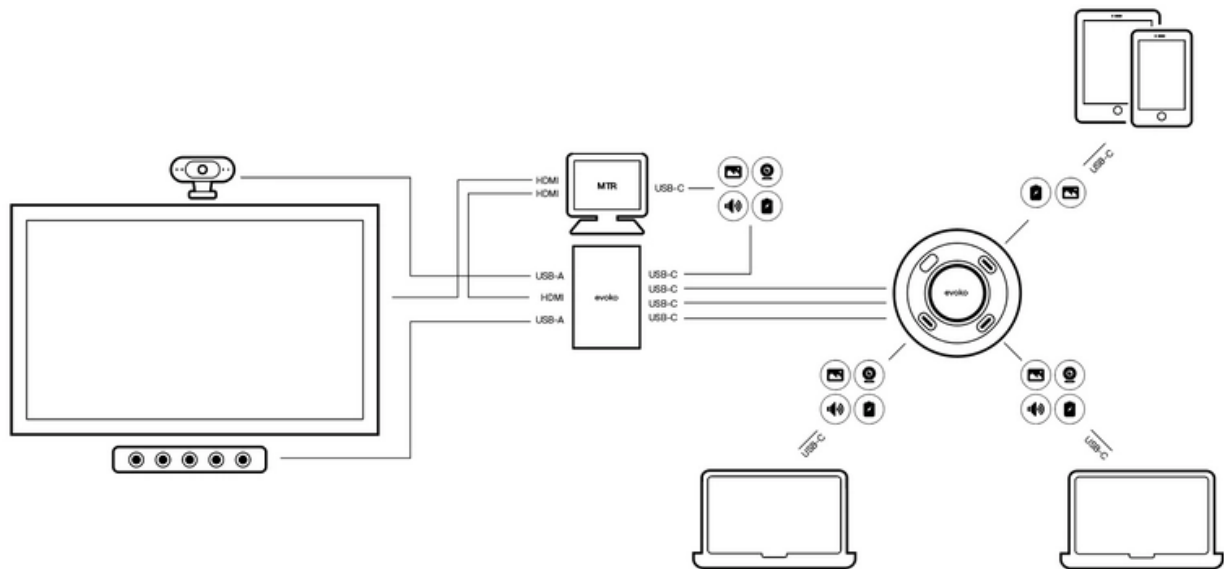

Installation instructions

The video instructions below will guide you through the installation process.

Installation video

Watch video

View manual

(<https://c1.webien.cloud/meetevoko.com/app/uploads/2022/10/delo-installation-manual-2022-10-12.pdf>)

The typical BYOD/BYOM setup

(<https://c1.webien.cloud/meetevoko.com/app/uploads/2022/09/skarmavbild-2022-09-02-kl-130033.png>)

The typical PC based MTR setup

(<https://c1.webien.cloud/meetevoko.com/app/uploads/2022/09/skarmavbild-2022-09-02-kl-125110.png>)

MTR/BYOD switching for integrated video bar

(<https://c1.webien.cloud/meetevoko.com/app/uploads/2022/10/mtrbyod-switching-for-integrated-video-bar-v2.png>)

Quick guide

Visit Evoko knowledge base for information on how to successfully setup and use the Delo connection manager.