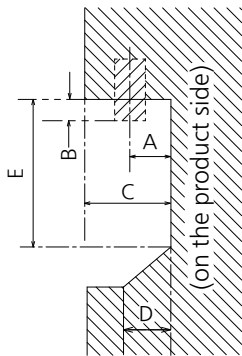

Note

- An auto detected signal format may be differently displayed from the actual input signal.
- The i symbols (example 1080i) means Interlaced signal.

● Terminals

View from back

Magnified figure of terminal b

Magnified figure of terminal a

Sectional view of terminal a  
(SERIAL / PC / LAN / USB TYPE-C / USB TYPE-A)

Terminal a  
43SQE1W Terminal (Bottom) Units : mm (inch)

	SERIAL / PC	LAN	USB TYPE-C	USB TYPE-A
A	9.3 (0.37)	9.7 (0.38)	4.8 (0.19)	6.6 (0.26)
B	3.7 (0.15)	—	—	—
C	26.3 (1.03)			
D	9.4 (0.37)			
E	65.9 (2.59)			