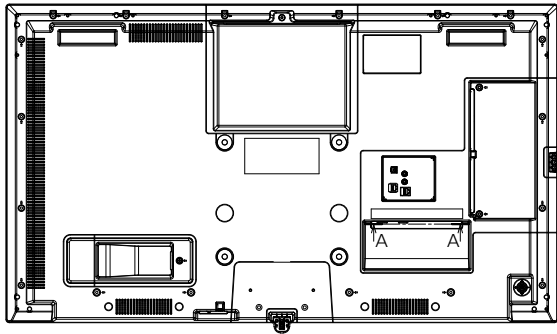

● Terminals

View from back