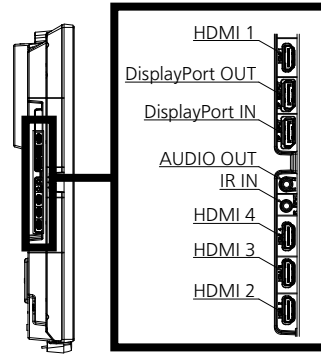

\*3 : Only for SQE1W

\*4 : Signals with ○ in the Plug and Play-supported signal column are the ones written in EDID (Extended Display Identification Data) of this unit.

For signals without ○ in the Plug and Play-supported signal column, resolutions may not be selected on the PC side even if this unit supports those signals.

Note

- An auto detected signal format may be differently displayed from the actual input signal.
- The i symbols (example 1080i) means Interlaced signal.

● Terminals

View from back

Magnified figure of terminal b

Magnified figure of terminal a

Sectional view of terminal a  
(SERIAL / PC / LAN / USB TYPE-C / USB TYPE-A)

Terminal a  
43SQE1W Terminal (Bottom) Units : mm (inch)

	SERIAL / PC	LAN	USB TYPE-C	USB TYPE-A
A	9.3 (0.37)	9.7 (0.38)	4.8 (0.19)	6.6 (0.26)
B	3.7 (0.15)	—	—	—
C	26.3 (1.03)			
D	9.4 (0.37)			
E	65.9 (2.59)			