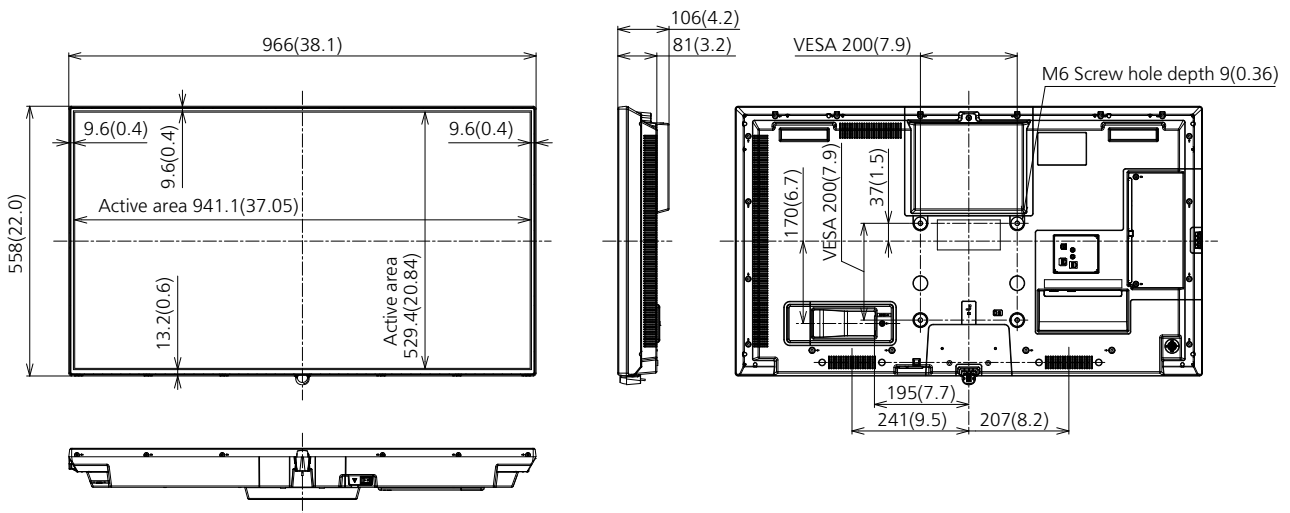

*Displaying a still image for a long time may cause burn-in (image persistence artifacts), it could be mitigated when display video image.

STANDARD (CERTIFICATIONS)

SAFETY REGULATIONS	EU/USA CB Report (LVD; IEC62368-1 2nd Edition + EU/USA Deviation) EU Deviation : EN62368-1:2014 2nd Edition USA Deviation : UL62368-1-2014, 2nd Edition UL Certification
RADIATION REGULATIONS	EU : EMC test report [Class-A] (CE; EN55032:2012/EN61000-3-2:2014/EN61000-3-3:2013/EN55024:2010 IEC61000-4-2:2008 IEC61000-4-3:2010 IEC61000-4-4:2012 IEC61000-4-5:2005 IEC61000-4-6:2013 IEC61000-4-8:2009 IEC61000-4-11:2004) US : FCC [Class-A]

WIRELESS LAN FUNCTION

Compliance standard	IEEE 802.11 a/b/g/n Dual (Wireless LAN Standard protocol) Wi-Fi CERTIFIED
Channel	IEEE802.11a/b/g/n
Communication distance	Approx. 30 m (Depends on usage environment)

REMOTE CONTROL TRANSMITTER

Power Requirements	DC 3 V (AA Size batteries x 2)
Operating distance	Approx. 7 m (22.9 ft)*
Weight	Approx. 111 g (4 oz) including batteries
Dimensions (W x H x D)	51 x 161 x 27 mm (2" x 6.4" x 1.1")

*When operated directly in front of the IR sensor.

INCLUDED ACCESSORIES

- Remote Control x 1 - IR Sensor x 1 - IR Sensor Holder
- Screw (for IR Sensor's Holder) x 2 - Power Supply Code
- Batteries x 2: AA/R6/LR6 type - Cable Clamper x 3
- Spacer x 4 - Screw for spacer x 4

DIMENSIONS

Cautions: This drawing is not a scale
Units : mm (inches)