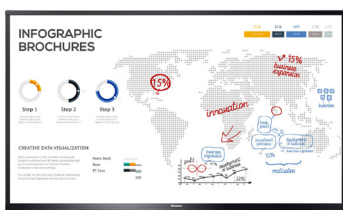

Anti-Glare

Optical technology diffuses mirror-like reflections and bright lights to help keep what's on your screen clear and visible.

Specifications

Interactive Display Panel

| | |
|----------------------|-----------------------------|
| LCD Size | 86" |
| Backlight Type | D-LED |
| Resolution | 3840x2160(pixels) |
| Brightness | 360cd/m ² (typ.) |
| Contrast Ratio | 1200:1(typ.) |
| Response Time | 8ms (typ.) |
| Refreshing Frequency | 60Hz |
| Viewing Angle | 178°(H) / 178°(V) |
| Life Time | 30,000 hrs (min.) |
| Color Gamut(X% NTSC) | 85% |
| Display Colors | 1.07B(10bit) |