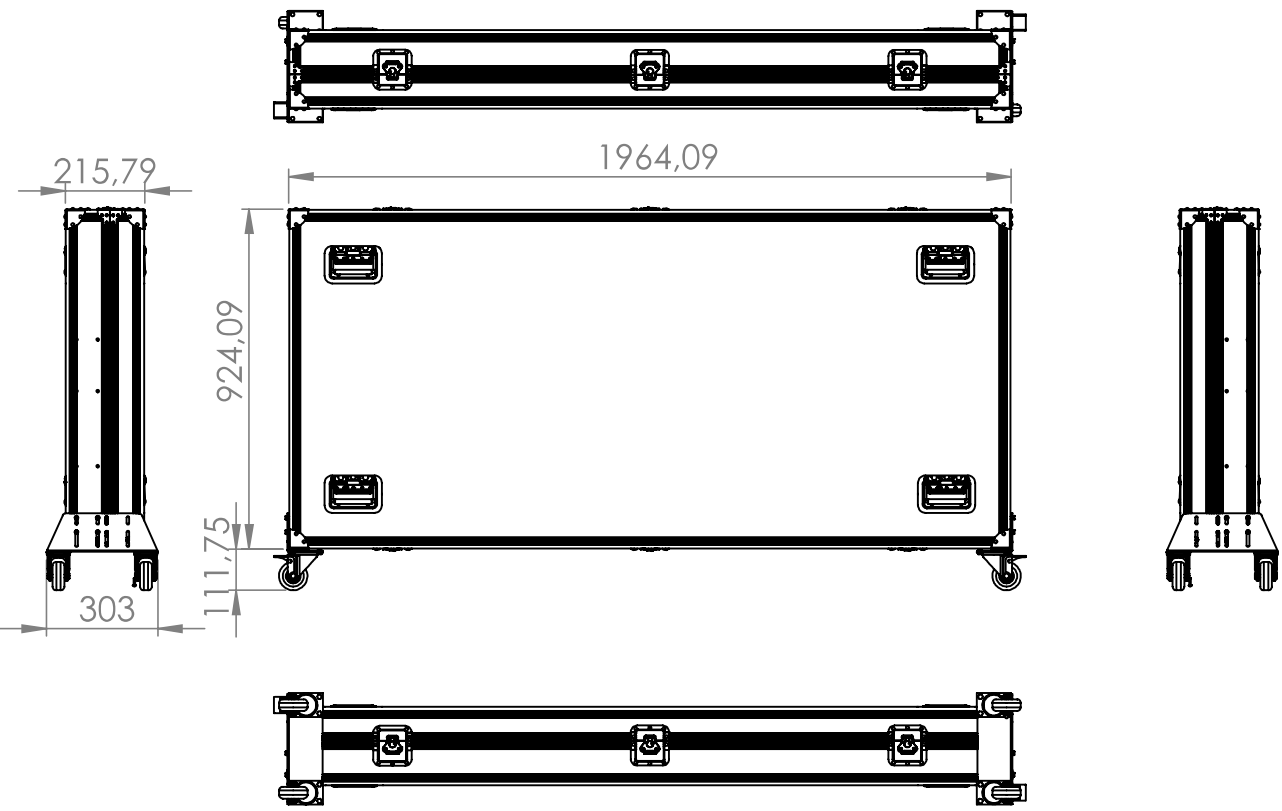

2

1

B

B

A

A

2

1

SWEDX		
TITLE:		
SIZE	DWG. NO.	REV
A	FC50	
SCALE: 1:20		SHEET 1 OF 1