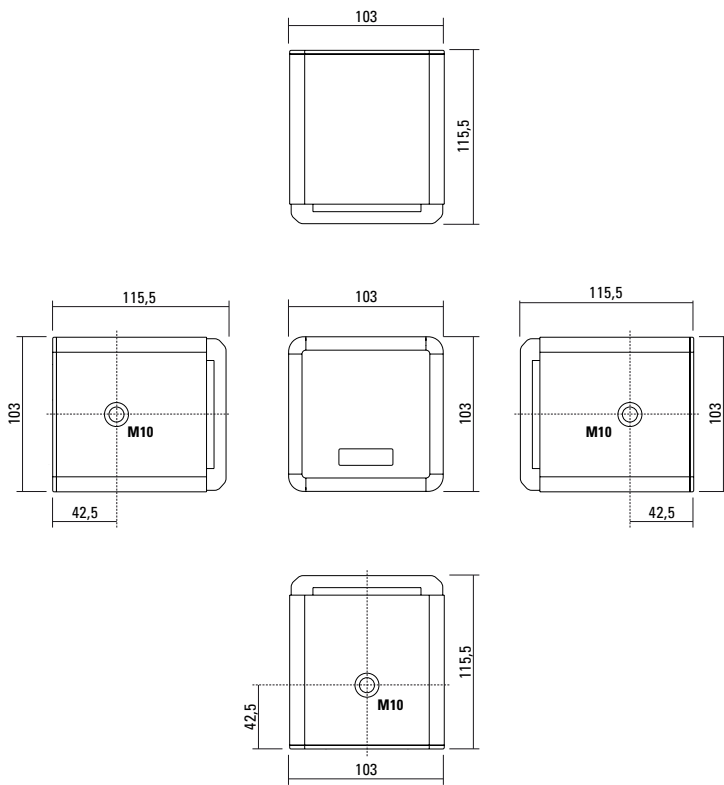

PRODUCT SPECIFICATIONS

Speaker Components	4" wideband
Description	Multi Media Sound System
Power AES / Peak	100 W / 300 W
Impedance nominal	16 Ω
SPL 1 W / Peak @ 1 m	91 dB / 113 dB
Usable Range	150 Hz - 16 kHz (-6 dB)
Coverage horizontal / vertical	80° - conical
Max. Splay Angle	- - -
Connectors	2 x Neutrik Speakon NL4MP in/out Coding: 1 +/- HiMid, 2 +/- loop thru 1 x Phoenix
Handles	- - -
Rigging / Fittings	3 x M10 / 1 x M6
Weight	1,6 kg
Size height x width x depth	10,3 x 10,3 x 11,6 cm
Order No.	00150/black 00150/white (RAL 9010)

Ultra kompakt.

DIMENSIONS

Controller Setups:

<http://www.seeburg.net/de/downloads>

Sensitivity 1 W @ 1 m + Impedance

MEASUREMENTS

Frequency Response with Presets

2D Directivity Plot - radial

2 pol Order No. **08257**
4 pol Order No. **08256**

Doughty Twenty Clamp

M10, max. load 20 kg
Order No. **01223/20 kg**

Truss Clamp

incl. M10 Adapter,
max. load 15 kg
Order No. **01221**

Flange

with ball and socket joint,
with additional locking screw,
M10 x 15, max. load 15 kg
Order No. **08125**

Steel Safety

4 mm x 600 mm, black,
max. load 10 kg (BGI 810-3),
quick connector undetachably
Order No. **01376/4**

Base Plate, Round

M20, K&M,
ø 450 mm, height: 21 mm
black zinc die-cast, felt strips on
the bottom, weight: 6,7 kg
Order No. **01278/round**