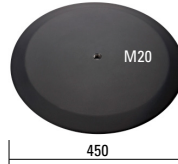

PRODUCT SPECIFICATIONS

Speaker Components	4" wideband
Description	Multi Media Sound System
Power AES / Peak	100 W / 300 W
Impedance nominal	16 Ω
SPL 1 W / Peak @ 1 m	91 dB / 113 dB
Usable Range	150 Hz - 16 kHz (-6 dB)
Coverage horizontal / vertical	80° - conical
Max. Splay Angle	- - -
Connectors	2 x Neutrik Speakon NL4MP in/out Coding: 1 +/- HiMid, 2 +/- loop thru 1 x Phoenix
Handles	- - -
Rigging / Fittings	3 x M10 / 1 x M6
Weight	1,6 kg
Size height x width x depth	10,3 x 10,3 x 11,6 cm
Order No.	00150/black 00150/white (RAL 9010)

ACCESSORIES i4

Flying Bracket

for i4,
incl. socket screws,
2 x M10 x 20 mm

Order No. **01203**
Order No. **01203/w** (white)

Knurled Screw

M10 x 20 mm
Order No. **73750**
Order No. **73750/w** (RAL 9010)

Phoenix Connector

2 pol Order No. **08257**
4 pol Order No. **08256**

Doughty Twenty Clamp

M10, max. load 20 kg
Order No. **01223/20 kg**

Truss Clamp

incl. M10 Adapter,
max. load 15 kg
Order No. **01221**

Flange

with ball and socket joint,
with additional locking screw,
M10 x 15, max. load 15 kg
Order No. **08125**

Steel Safety

4 mm x 600 mm, black,
max. load 10 kg (BGI 810-3),
quick connector undetachably
Order No. **01376/4**

Base Plate, Round

M20, K&M,
ø 450 mm, height: 21 mm
black zinc die-cast, felt strips on
the bottom, weight: 6,7 kg
Order No. **01278/round**