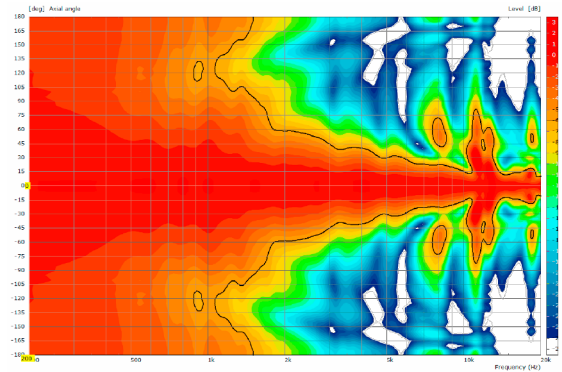

PRODUCT SPECIFICATIONS

Speaker Components	4" wideband
Description	Multi Media Sound System
Power AES / Peak	100 W / 300 W
Impedance nominal	16 Ω
SPL 1 W / Peak @ 1 m	91 dB / 113 dB
Usable Range	150 Hz - 16 kHz (-6 dB)
Coverage horizontal / vertical	80° - conical
Max. Splay Angle	- - -
Connectors	2 x Neutrik Speakon NL4MP in/out Coding: 1 +/- HiMid, 2 +/- loop thru 1 x Phoenix
Handles	- - -
Rigging / Fittings	3 x M10 / 1 x M6
Weight	1,6 kg
Size height x width x depth	10,3 x 10,3 x 11,6 cm
Order No.	00150/black 00150/white (RAL 9010)

Ultra kompakt.

DIMENSIONS

Controller Setups:

<http://www.seeburg.net/de/downloads>

Sensitivity 1 W @ 1 m + Impedance

MEASUREMENTS

Frequency Response with Presets

2D Directivity Plot - radial