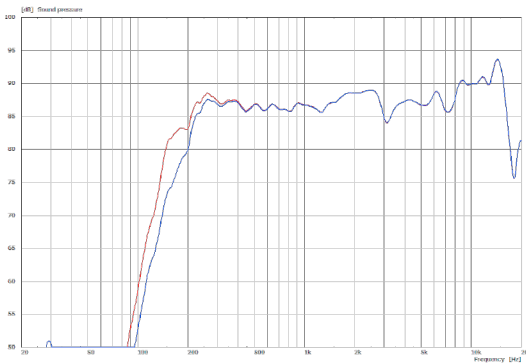

PRODUCT SPECIFICATIONS

Speaker Components	4" wideband
Description	Multi Media Sound System
Power AES / Peak	100 W / 300 W
Impedance nominal	16 Ω
SPL 1 W / Peak @ 1 m	91 dB / 113 dB
Usable Range	150 Hz - 16 kHz (-6 dB)
Coverage horizontal / vertical	80° - conical
Max. Splay Angle	- - -
Connectors	2 x Neutrik Speakon NL4MP in/out Coding: 1 +/- HiMid, 2 +/- loop thru 1 x Phoenix
Handles	- - -
Rigging / Fittings	3 x M10 / 1 x M6
Weight	1,6 kg
Size height x width x depth	10,3 x 10,3 x 11,6 cm
Order No.	00150/black 00150/white (RAL 9010)

Ultra kompakt.

DIMENSIONS

Controller Setups:

<http://www.seeburg.net/de/downloads>

Sensitivity 1 W @ 1 m + Impedance

MEASUREMENTS

Frequency Response with Presets

2D Directivity Plot - radial