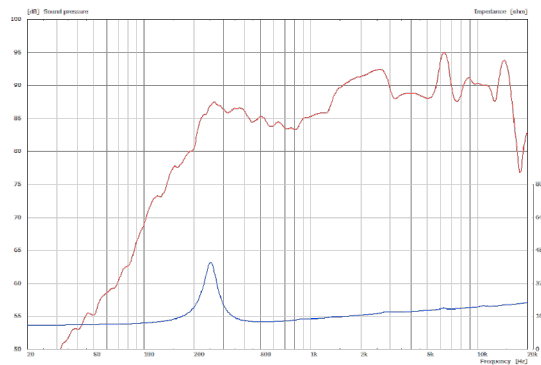

PRODUCT SPECIFICATIONS

Speaker Components	4" wideband
Description	Multi Media Sound System
Power AES / Peak	100 W / 300 W
Impedance nominal	16 Ω
SPL 1 W / Peak @ 1 m	91 dB / 113 dB
Usable Range	150 Hz - 16 kHz (-6 dB)
Coverage horizontal / vertical	80° - conical
Max. Splay Angle	- - -
Connectors	2 x Neutrik Speakon NL4MP in/out Coding: 1 +/- HiMid, 2 +/- loop thru 1 x Phoenix
Handles	- - -
Rigging / Fittings	3 x M10 / 1 x M6
Weight	1,6 kg
Size height x width x depth	10,3 x 10,3 x 11,6 cm
Order No.	00150/black 00150/white (RAL 9010)

Ultra kompakt.

DIMENSIONS

Controller Setups:

<http://www.seeburg.net/de/downloads>

Sensitivity 1 W @ 1 m + Impedance

MEASUREMENTS

Frequency Response with Presets

2D Directivity Plot - radial