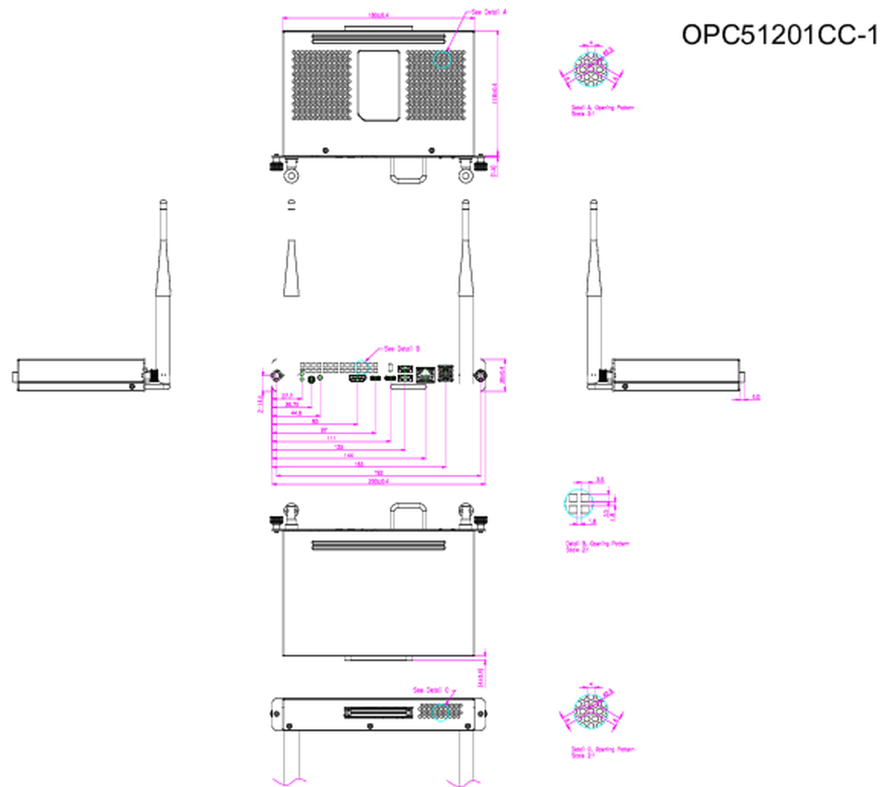

An Intel® i5 OPS slot PC with Windows® 11 which supports 5K (5120x2160) resolution

This mini OPS PC with Intel® Core™ i5 inside turns your iiyama (interactive) large format display into a stand-alone solution. It comes equipped with a powerful Intel® processor with integrated Ultra HD graphics and a fast SSD drive. No hassle with cables and having to mount a PC at the back of the monitor or on a floor lift. The OPC51201CC-1 is also very quiet with a noise level below 34dB at 100% CPU load at 1meter distance. Simply slide in the iiyama OPS slot PC and get started right away.

01 DEVICE

Type	OPS slot PC
CPU	Intel® Core™ i5-1240P, TPM 2.0 (Trusted Platform Module), vPro Essential
RAM	16GB DDR4
SSD	256GB M.2
Graphics	Integrated Intel® Iris® Xe
Chipset	Intel®
Sound card	Integrated High Definition Audio Stereo
Networking	10/100/1000M Adapter
WiFi	802.11 a/b/g/n/ac/ax (M.2 NVME)
Bluetooth	5.3
Operating system	Windows 11 IoT Enterprise
LAN (RJ45)	x1
USB	3.0 x2, 2.0 x2, 3.2 (Type C) x2 (support DP Alt mode)
HDMI Out	x1 (2.0)
Headphone connector	yes
Microphone In	x1 (mic and headset combo)

02 POWER MANAGEMENT

Power usage 95W typical, 0.5W stand by

03 DIMENSIONS / WEIGHT

Product dimensions L x W x H 180 x 119 x 30mm

Weight (without box)	0.75kg
Weight (with box)	0.95kg
EAN code	4948570033188

04 ENVIRONMENTAL CONDITIONS