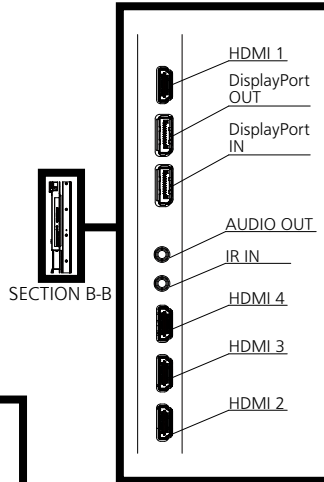

\*3 : Only for SQE1W

\*4 : Signals with ○ in the Plug and Play-supported signal column are the ones written in EDID (Extended Display Identification Data) of this unit.

For signals without ○ in the Plug and Play-supported signal column, resolutions may not be selected on the PC side even if this unit supports those signals.

#### Note

- An auto detected signal format may be differently displayed from the actual input signal.
- The i symbols (example 1080i) means Interlaced signal.

● Terminals

View from back

Magnified figure of terminal a

Sectional view of terminal a  
(SERIAL IN / PC / LAN / USB TYPE-C / USB TYPE-A)

Magnified figure of terminal b

DETAIL C

Magnified figure of C

Terminal a  
98SQE1W Terminal (Bottom)

Units : mm (inch)

	SERIAL IN	PC	LAN	USB TYPE-C	USB TYPE-A
A	12.7 (0.50)	12.7 (0.50)	12.9 (0.50)	8.0 (0.31)	10.5 (0.41)
B	4.3 (0.17)	4.4 (0.17)	—	—	—
C	34.5 (1.35)				
D	28.6 (1.12)				
E	86.5 (3.40)				

Sectional view of terminal b  
(HDMI / DisplayPort / IR / AUDIO OUT)

Terminal b  
98SQE1W Terminal (Side)

Units : mm (inch)

	HDMI	DisplayPort	IR / AUDIO OUT
A	9.8 (0.39)	9.8 (0.39)	10.9 (0.43)
B	—	—	1.0 (0.04)
C	34.5 (1.35)		