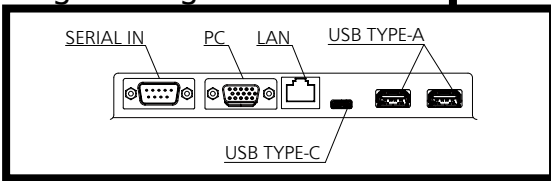

\*3 : Only for SQE1W

\*4 : Signals with ○ in the Plug and Play-supported signal column are the ones written in EDID (Extended Display Identification Data) of this unit.

For signals without ○ in the Plug and Play-supported signal column, resolutions may not be selected on the PC side even if this unit supports those signals.

#### Note

- An auto detected signal format may be differently displayed from the actual input signal.
- The i symbols (example 1080i) means Interlaced signal.

● Terminals

View from back

Magnified figure of terminal a

Sectional view of terminal a  
(SERIAL IN / PC / LAN / USB TYPE-C / USB TYPE-A)

Magnified figure of terminal b

DETAIL C

Magnified figure of C

Terminal a  
98SQE1W Terminal (Bottom)

Units : mm (inch)

	SERIAL IN	PC	LAN	USB TYPE-C	USB TYPE-A
A	12.7 (0.50)	12.7 (0.50)	12.9 (0.50)	8.0 (0.31)	10.5 (0.41)
B	4.3 (0.17)	4.4 (0.17)	—	—	—
C	34.5 (1.35)				
D	28.6 (1.12)				
E	86.5 (3.40)				