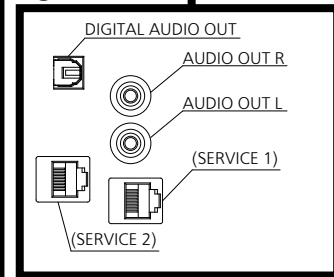

#### Note

- An auto detected signal format may be differently displayed from the actual input signal.
- The i symbols (example 1080i) means Interlaced signal.

● Terminals

View from back

Magnified figure of terminal a

Sectional view of terminal a  
(SERIAL IN / PC / LAN / USB TYPE-C / USB TYPE-A)

Magnified figure of terminal b

DETAIL C

Magnified figure of C

Terminal a  
98SQE1W Terminal (Bottom)

Units : mm (inch)

	SERIAL IN	PC	LAN	USB TYPE-C	USB TYPE-A
A	12.7 (0.50)	12.7 (0.50)	12.9 (0.50)	8.0 (0.31)	10.5 (0.41)
B	4.3 (0.17)	4.4 (0.17)	—	—	—
C	34.5 (1.35)				
D	28.6 (1.12)				
E	86.5 (3.40)				