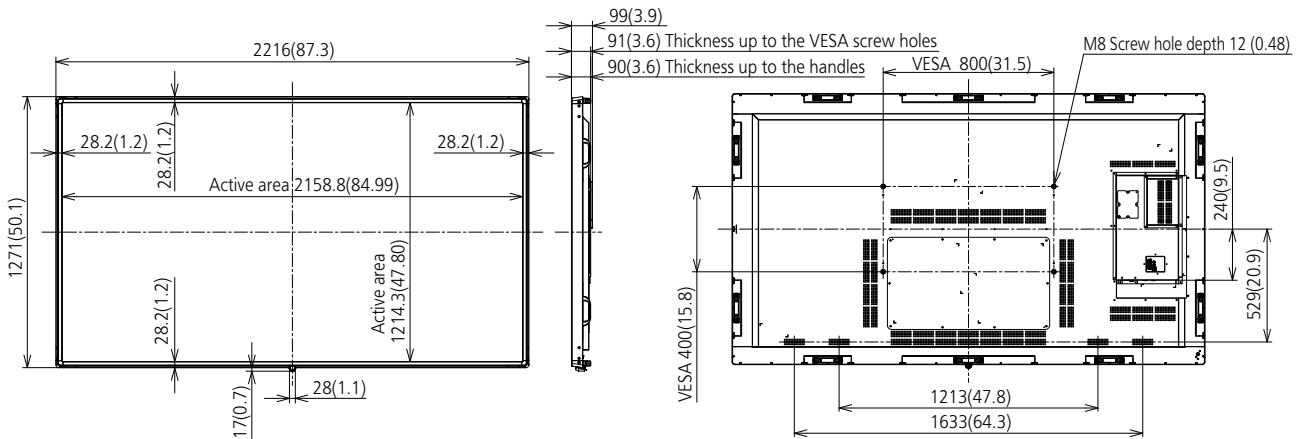

STANDARD (CERTIFICATIONS)

SAFETY REGULATIONS	EU/USA CB Report (LVD; IEC62368-1 2nd Edition + EU/USA Deviation) EU Deviation : EN62368-1:2014 2nd Edition USA Deviation : UL62368-1-2014, 2nd Edition UL Certification
RADIATION REGULATIONS	EU : EMC test report [Class-A] (CE; EN55032:2012/EN61000-3-2:2014/ EN61000-3-3:2013/EN55024:2010 IEC61000-4-2:2008 IEC61000-4-3:2010 IEC61000-4-4:2012 IEC61000-4-5:2005 IEC61000-4-6:2013 IEC61000-4-8:2009 IEC61000-4-11:2004) US : FCC [Class-A]

WIRELESS LAN FUNCTION

Compliance standard	IEEE 802.11 a/b/g/n Dual (Wireless LAN Standard protocol) Wi-Fi CERTIFIED
Channel	IEEE802.11a/b/g/n
Communication distance	Approx. 30 m (Depends on usage environment)

REMOTE CONTROL TRANSMITTER

Power Requirements	DC 3 V (AA Size batteries x 2)
Operating distance	Approx. 7 m (22.9 ft)*
Weight	Approx. 111 g (4 oz) including batteries
Dimensions (W x H x D)	51 x 161 x 27 mm (2" x 6.4" x 1.1")

*When operated directly in front of the IR sensor.

INCLUDED ACCESSORIES

- Remote Control x 1 - IR Sensor x 1 - IR Sensor Holder
- Screw (for IR Sensor's Holder) x 2 - Power Supply Code
- Batteries x 2: AA/R6/LR6 type - Cable Clamper x 3
- Wi-Fi dongle x 1 - Extension Cable (for Wi-Fi dongle) x 1

DIMENSIONS

Cautions: This drawing is not a scale
Units : mm (inches)