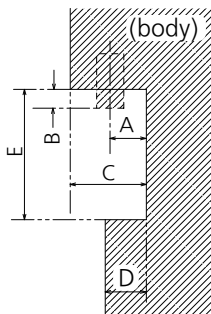

Sectional view of terminal a  
(SERIAL IN / PC / LAN / USB TYPE-C / USB TYPE-A)

Magnified figure of terminal b

DETAIL C

Magnified figure of C

Terminal a  
98SQE1W Terminal (Bottom)

Units : mm (inch)

	SERIAL IN	PC	LAN	USB TYPE-C	USB TYPE-A
A	12.7 (0.50)	12.7 (0.50)	12.9 (0.50)	8.0 (0.31)	10.5 (0.41)
B	4.3 (0.17)	4.4 (0.17)	—	—	—
C	34.5 (1.35)				
D	28.6 (1.12)				
E	86.5 (3.40)				