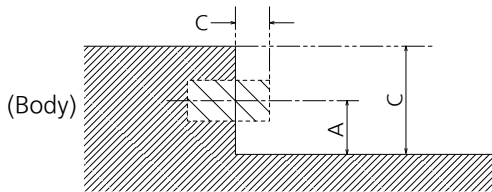

Units : mm (inch)

	SERIAL IN	PC	LAN	USB TYPE-C	USB TYPE-A
A	12.7 (0.50)	12.7 (0.50)	12.9 (0.50)	8.0 (0.31)	10.5 (0.41)
B	4.3 (0.17)	4.4 (0.17)	—	—	—
C	34.5 (1.35)				
D	28.6 (1.12)				
E	86.5 (3.40)				

Sectional view of terminal b
(HDMI / DisplayPort / IR / AUDIO OUT)

Terminal b
98SQE1W Terminal (Side)