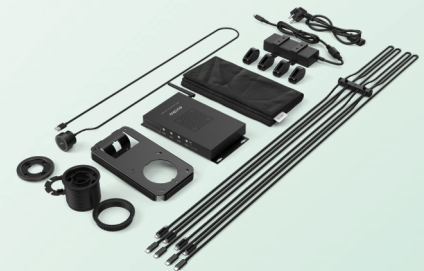

Connectivity Hub

- **USB Devices:** 2x USB-A 3.0 sockets for connecting devices such as speakers and cameras.
- **HDMI :** HDMI 2.0 for connecting display or projector.
- **Wifi :** (Management only)
  - 2.4GHz, 802.11 n
- **Ethernet :** (Management only)
  - RJ45, 100Mbit/s, Full-duplex

FUNCTIONALITY

USB -C Video In: Alt-Mode Display-Port 1.1 to 1.4 2 or 4 lanes (configurable). Max bandwidth 32 Gbit/s Up to HDR3

HDMI Video Out : HDMI 2.0b. HDCP 1.4 and 2.3. 6 Gbit/s.

- 2 DP Lane mode: DP1.2 = 4K30Hz, DP 1.4 = 4K60Hz.
- 4 DP Lane mode: DP 1.2 = 4K60Hz.

USB Pass-through:

- 2 DP Lane mode: USB 2.0 LS/FS/HS & USB 3.1, SS/5 Gbit/s.
- 4 DP Lane mode: USB 2.0 LS/FS/HS

Charging USB-C: 5V/3A, 9V/3A, 12V/3A, 15V/3A, 19,5V/5A, 20V/5A

ARTICLE NUMBERS

Evoko Delo (EU cable)

- ECM1001EU

Evoko Delo (US cable)

- ECM1001US

Evoko Delo (UK cable)

- ECM1001UK

SOFTWARE

Delo management console (PC & Mac application)

- In room or pre-installation management of the Delo connection manager.
- Setup Ethernet or Wifi for OTA updates and online management.
- Choose between different setups such as BYOD, integrated MTR or PC-based MTR.

IN THE BOX

- Touch controller with light guide
- Connection hub
- 4x USB-C to C cables
- Power supply
- 4x cable weights
- Cable bag
- Mounting brackets

SIZE AND WEIGHT

Retail Sales kit package

- 310 x 290 x 120 mm
  [12.2 x 11.4 x 4.7 in]
- 4 kg [8.82 lbs]

ACCESSORIES

USB-C to HDMI/USB-A adapter

- ECM1011