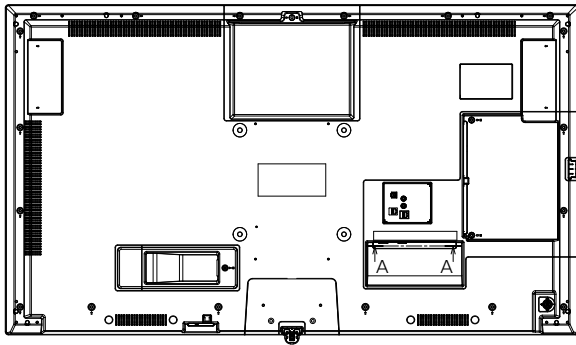

● Terminals

View from back