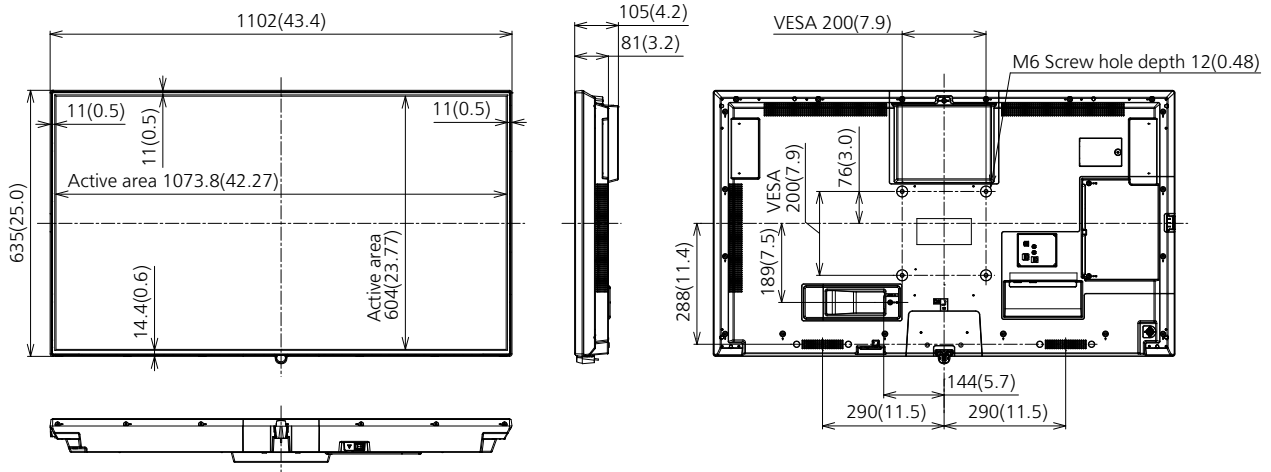

*Displaying a still image for a long time may cause burn-in (image persistence artifacts), it could be mitigated when display video image.

STANDARD (CERTIFICATIONS)

SAFETY REGULATIONS	EU/USA CB Report (LVD; IEC62368-1 2nd Edition + EU/USA Deviation) EU Deviation : EN62368-1:2014 2nd Edition USA Deviation : UL62368-1-2014, 2nd Edition UL Certification
RADIATION REGULATIONS	EU : EMC test report [Class-A] (CE; EN55032:2012/EN61000-3-2:2014/ EN61000-3-3:2013/EN55024:2010 IEC61000-4-2:2008 IEC61000-4-3:2010 IEC61000-4-4:2012 IEC61000-4-5:2005 IEC61000-4-6:2013 IEC61000-4-8:2009 IEC61000-4-11:2004) US : FCC [Class-A]

WIRELESS LAN FUNCTION

Compliance standard	IEEE 802.11 a/b/g/n Dual (Wireless LAN Standard protocol) Wi-Fi CERTIFIED
Channel	IEEE802.11a/b/g/n
Communication distance	Approx. 30 m (Depends on usage environment)

REMOTE CONTROL TRANSMITTER

Power Requirements	DC 3 V (AA Size batteries x 2)
Operating distance	Approx. 7 m (22.9 ft)*
Weight	Approx. 111 g (4 oz) including batteries
Dimensions (W x H x D)	51 x 161 x 27 mm (2" x 6.4" x 1.1")

*When operated directly in front of the IR sensor.

INCLUDED ACCESSORIES

- Remote Control x 1 - IR Sensor x 1 - IR Sensor Holder
- Screw (for IR Sensor's Holder) x 2 - Power Supply Code
- Batteries x 2: AA/R6/LR6 type - Cable Clamper x 3
- Spacer x 4 - Screw for spacer x 4

DIMENSIONS

Cautions: This drawing is not a scale
Units : mm (inches)