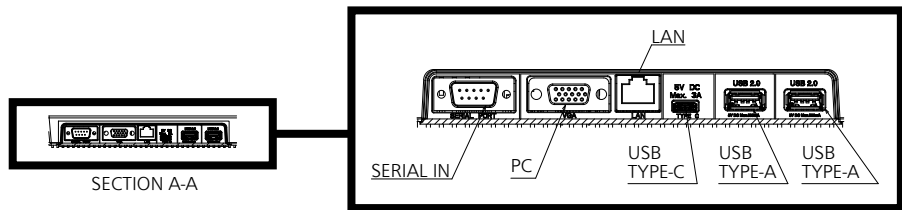

*3 : Only for SQE1W

*4 : Signals with ○ in the Plug and Play-supported signal column are the ones written in EDID (Extended Display Identification Data) of this unit.

For signals without ○ in the Plug and Play-supported signal column, resolutions may not be selected on the PC side even if this unit supports those signals.

Note

- An auto detected signal format may be differently displayed from the actual input signal.
- The i symbols (example 1080i) means Interlaced signal.

● Terminals

View from back

Magnified figure of terminal b

Magnified figure of terminal a

Sectional view of terminal a
(SERIAL / PC / LAN / USB TYPE-C / USB TYPE-A)

Terminal a
49SQE1W Terminal (Bottom) Units : mm (inch)

	SERIAL / PC	LAN	USB TYPE-C	USB TYPE-A
A	9.3 (0.37)	9.7 (0.38)	4.8 (0.19)	6.6 (0.26)
B	3.7 (0.15)	—	—	—
C	26.1 (1.03)			
D	9.4 (0.37)			
E	65.9 (2.59)			