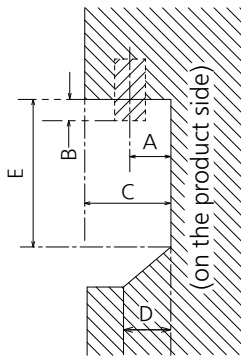

Note

- An auto detected signal format may be differently displayed from the actual input signal.
- The i symbols (example 1080i) means Interlaced signal.

● Terminals

View from back

Magnified figure of terminal b

Magnified figure of terminal a

Sectional view of terminal a
(SERIAL / PC / LAN / USB TYPE-C / USB TYPE-A)

Terminal a
49SQE1W Terminal (Bottom) Units : mm (inch)

	SERIAL / PC	LAN	USB TYPE-C	USB TYPE-A
A	9.3 (0.37)	9.7 (0.38)	4.8 (0.19)	6.6 (0.26)
B	3.7 (0.15)	—	—	—
C	26.1 (1.03)			
D	9.4 (0.37)			
E	65.9 (2.59)			