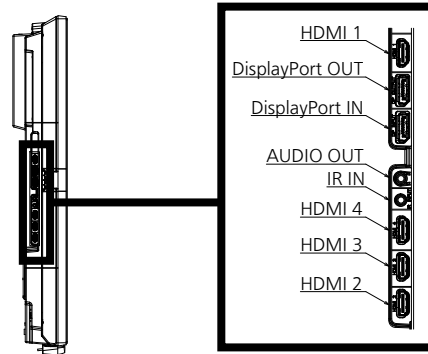

*1 : Pixel-Repetition signal (dot clock frequency 27.0 MHz) only

*2 : Following characters are abbreviation of input terminals.

H : HDMI (HDMI 1, 2, 3, 4)
 DP : Display Port
 Type-C : USB Type-C
 PC : D-sub RGB

*3 : Only for SQE1W

*4 : Signals with ○ in the Plug and Play-supported signal column are the ones written in EDID (Extended Display Identification Data) of this unit.

For signals without ○ in the Plug and Play-supported signal column, resolutions may not be selected on the PC side even if this unit supports those signals.

Note

- An auto detected signal format may be differently displayed from the actual input signal.
- The i symbols (example 1080i) means Interlaced signal.

● Terminals

View from back

Magnified figure of terminal b

Magnified figure of terminal a

Sectional view of terminal a
(SERIAL / PC / LAN / USB TYPE-C / USB TYPE-A)

Terminal a
49SQE1W Terminal (Bottom) Units : mm (inch)

	SERIAL / PC	LAN	USB TYPE-C	USB TYPE-A
A	9.3 (0.37)	9.7 (0.38)	4.8 (0.19)	6.6 (0.26)
B	3.7 (0.15)	—	—	—
C	26.1 (1.03)			
D	9.4 (0.37)			
E	65.9 (2.59)			