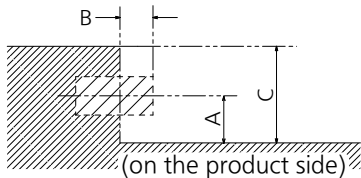

SERIAL / PC	LAN	USB TYPE-C	USB TYPE-A
A	9.3 (0.37)	9.7 (0.38)	4.8 (0.19)	6.6 (0.26)
B	3.7 (0.15)	—	—	—
C	26.1 (1.03)			
D	9.4 (0.37)			
E	65.9 (2.59)			

Sectional view of terminal b
(HDMI / DisplayPort / IR / AUDIO OUT)

Terminal b
49SQE1W Terminal (Side) Units : mm (inch)