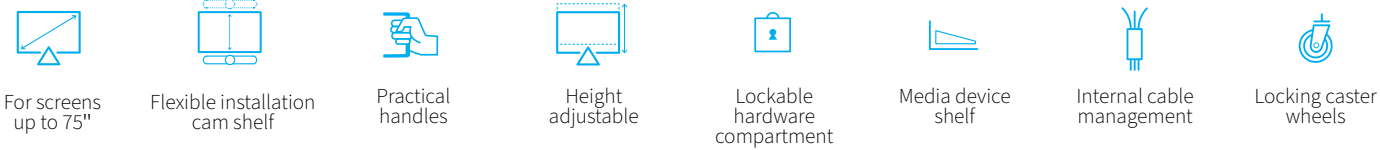

Neomounts®

SELECT

logitech

Rally Bar & Rally Bar Mini solutions

Videobar trolley | White

Mobile trolley with video kit

- Compatible with **logitech** Rally Bar and Rally Bar Mini
- Rally Bar or Rally Bar Mini can be placed above or below the screen

FL50S-825WH1 Mobile floor stand, white
AFLS-825WH1 Video kit (videobar shelf & AV shelf), white

Neomounts®

SELECT

Screens up to 75" (VESA 600x400)

Flexible installation cam shelf (above or below the screen), incl. adapter for Logitech Rally Bar or Rally Bar Mini

Practical height adjustable handles

Lockable hardware compartment (installation is optional)

Height adjustable (114,5-153,5 cm)

Media device shelf suitable for i.a. Logitech Tap

Internal cable management with various in- & outlets (above, in the middle where the media player is placed and under the trolley)