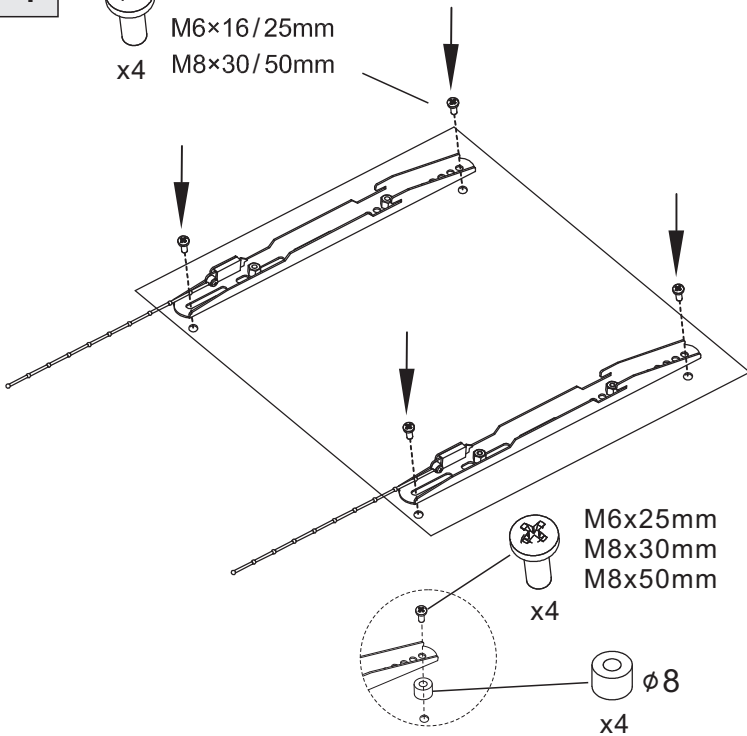

VFM-W10X6

VESA
max
1000X600

max
130KG

VISION

vav.link/vfm-w10x6/

1

M5×16mm
M6×16/25mm
x4 M8×30/50mm

2

3

4