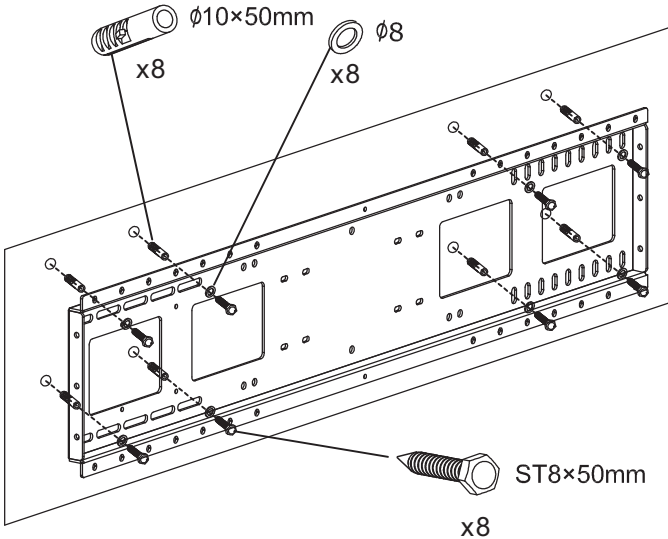

VFM-W10X6

VESA
max
1000X600

max
130KG

VISION

vav.link/vfm-w10x6/

1

M5×16mm
M6×16/25mm
x4 M8×30/50mm

2

3

4