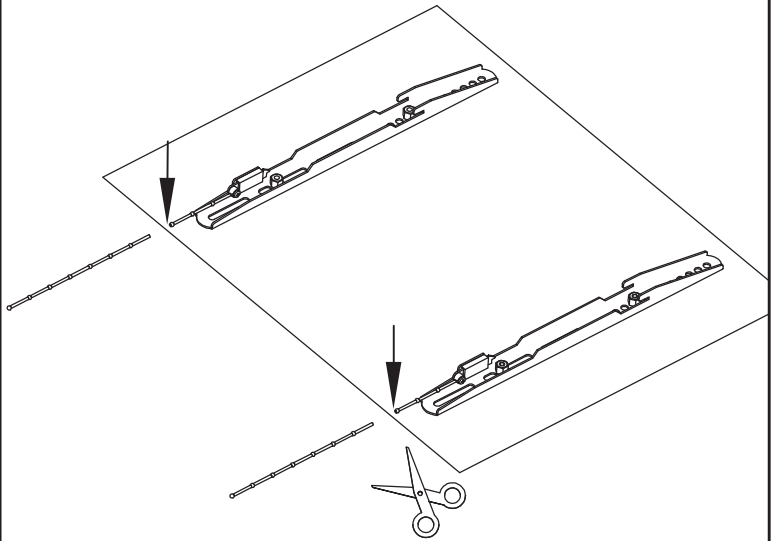

VFM-W10X6

VESA
max
1000X600

max
130KG

VISION

vav.link/vfm-w10x6/

1

M5×16mm
M6×16/25mm
x4 M8×30/50mm

2