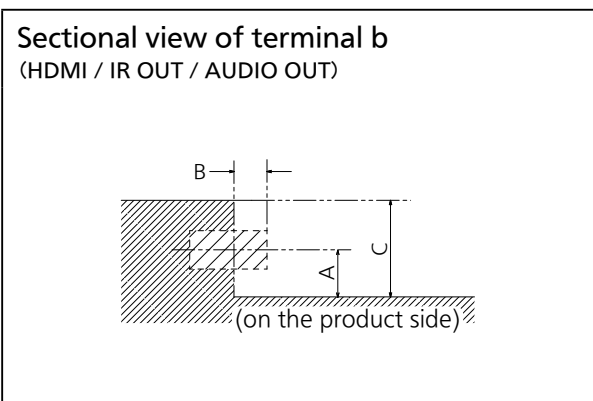

● Terminals

View from back

Magnified figure of terminal b

Magnified figure of terminal a

**Terminal a**  
43CQE1W Terminal (Bottom) Units : mm (inch)

	SERIAL / PC	LAN	USB TYPE-C	USB TYPE-A
A	9.3 (0.37)	9.7 (0.38)	4.8 (0.19)	6.6 (0.26)
B	3.7 (0.15)	—	—	—
C	26.3 (1.03)			
D	9.4 (0.37)			
E	65.9 (2.59)			