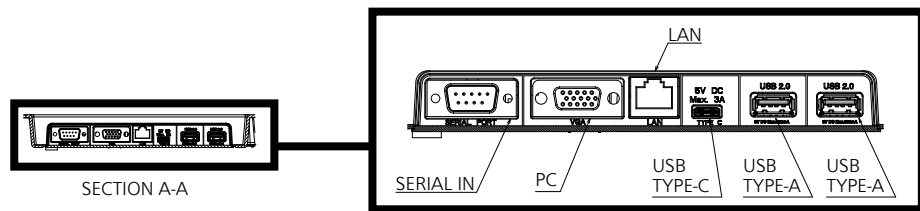

● Terminals

View from back

Magnified figure of terminal b

Magnified figure of terminal a

**Terminal a**  
43CQE1W Terminal (Bottom) Units : mm (inch)

	SERIAL / PC	LAN	USB TYPE-C	USB TYPE-A
A	9.3 (0.37)	9.7 (0.38)	4.8 (0.19)	6.6 (0.26)
B	3.7 (0.15)	—	—	—
C	26.3 (1.03)			
D	9.4 (0.37)			
E	65.9 (2.59)			