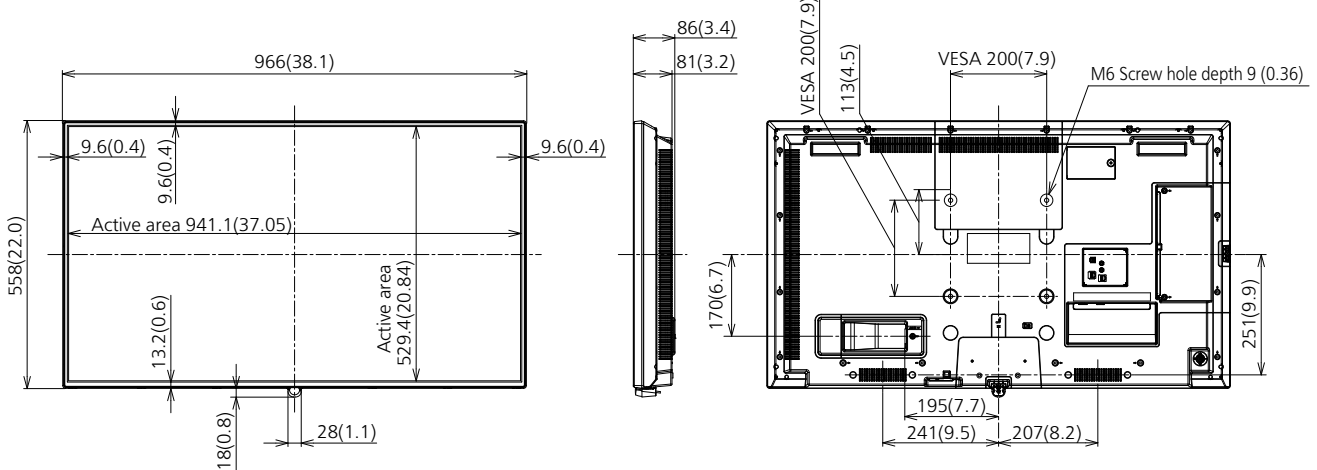

*Displaying a still image for a long time may cause burn-in (image persistence artifacts), it could be mitigated when display video image.

STANDARD (CERTIFICATIONS)

SAFETY REGULATIONS	EU/USA CB Report (LVD; IEC62368-1 2nd Edition + EU/USA Deviation) EU Deviation : EN62368-1:2014 2nd Edition
RADIATION REGULATIONS	EU : EMC test report [Class-A] (CE; EN55032:2012/EN61000-3-2:2014/ EN61000-3-3:2013/EN55024:2010 IEC61000-4-2:2008 IEC61000-4-3:2010 IEC61000-4-4:2012 IEC61000-4-5:2005 IEC61000-4-6:2013 IEC61000-4-8:2009 IEC61000-4-11:2004)

WIRELESS LAN FUNCTION

Compliance standard	IEEE 802.11 a/b/g/n Dual (Wireless LAN Standard protocol) Wi-Fi certified
Channel	IEEE 802.11 a/b/g/n
Communication distance	Approx. 30 m (Depends on usage environment)

REMOTE CONTROL TRANSMITTER

Power Requirements	DC 3 V (AA Size batteries x 2)
Operating distance	Approx. 7 m (22.9 ft)*
Weight	Approx. 111 g (4 oz) including batteries
Dimensions (W x H x D)	51 x 161 x 27 mm (2" x 6.4" x 1.1")

*When operated directly in front of the IR sensor.

INCLUDED ACCESSORIES

- Remote Control x 1 - Batteries (AA size) x 2 : AA/R6/LR6 type
- AC cord (approx. 2 m) - IR sensor x 1
- IR Sensor Holder x 1 - Screw (for IR Sensor's Holder) x 2
- Clamper x 3 - Operating Instruction Book

DIMENSIONS

Cautions: This drawing is not a scale
Units : mm (inches)

CONNECTION TERMINAL