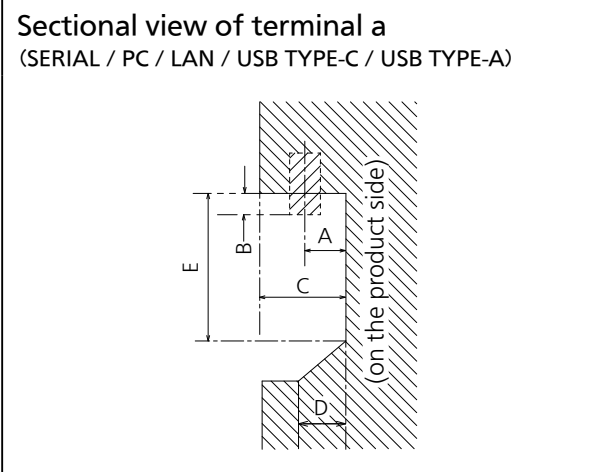

● Terminals

View from back

Magnified figure of terminal b

Magnified figure of terminal a

**Terminal a**  
43CQE1W Terminal (Bottom) Units : mm (inch)

	SERIAL / PC	LAN	USB TYPE-C	USB TYPE-A
A	9.3 (0.37)	9.7 (0.38)	4.8 (0.19)	6.6 (0.26)
B	3.7 (0.15)	—	—	—
C	26.3 (1.03)			
D	9.4 (0.37)			
E	65.9 (2.59)			