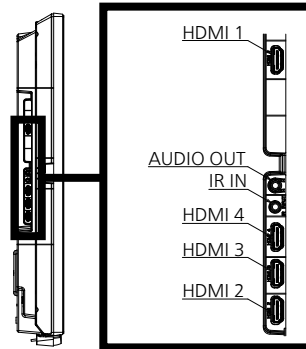

For signals without ○ in the Plug and Play-supported signal column, resolutions may not be selected on the PC side even if this unit supports those signals.

Note

- An auto detected signal format may be differently displayed from the actual input signal.
- The i symbols (example 1080i) means Interlaced signal.

● Terminals

View from back

Magnified figure of terminal b

Magnified figure of terminal a

**Terminal a**  
43CQE1W Terminal (Bottom) Units : mm (inch)

	SERIAL / PC	LAN	USB TYPE-C	USB TYPE-A
A	9.3 (0.37)	9.7 (0.38)	4.8 (0.19)	6.6 (0.26)
B	3.7 (0.15)	—	—	—
C	26.3 (1.03)			
D	9.4 (0.37)			
E	65.9 (2.59)			